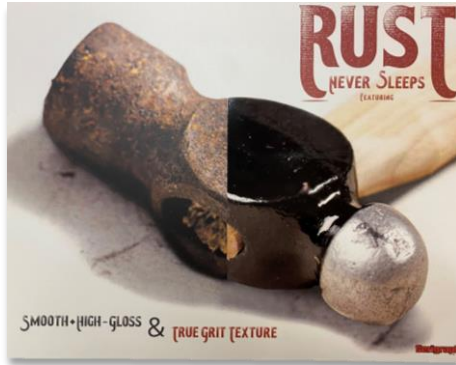

SERIFX PRINTED TEXTURE NOW INCLUDES TRUE GRIT

ROUGH TEXTURE PRINTED SELECTIVELY

Image actually feels rusty with the select application of **TRUE GRIT**.

Shown here with **SMOOTH, HIGH-GLOSS** for added contrast.

Shelf Cards for Kao Brands used **TRUE GRIT** to show the degrees of roughness that their brand remedies.

Shelf Blade for Reckett Benckiser showed "stubby" leg using **TRUE GRIT** with window reveal of **SMOOTH HIGH-GLOSS**.

BRING IMAGES TO LIFE WITH TEXTURE

Leather Look, Feel, and Scent

Footwear, Luggage, Handbags, Wallets, Outdoors

Velvety-soft

Children's, Textiles, Seasonal

Chrome, Stainless

Appliance, Cosmetics, Modern Signage